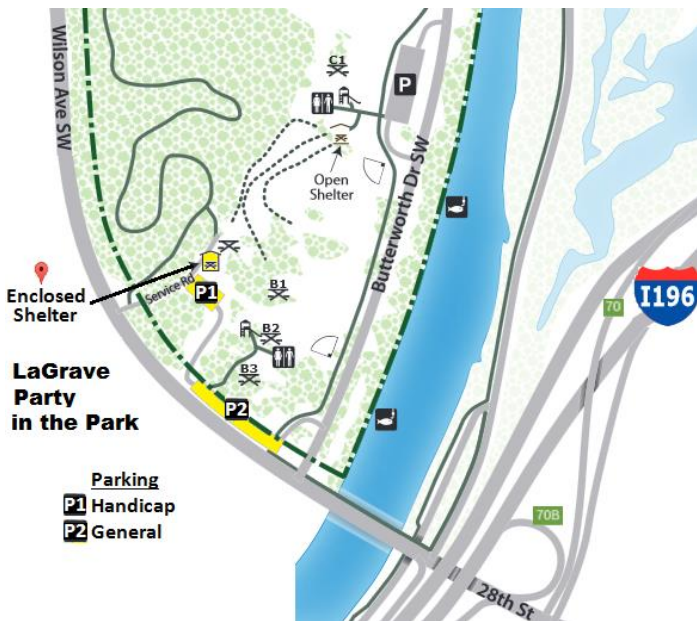

Picnic Blanket/Lawn Chairs (optional)

Swimsuit and Towel (optional)

Yard Games (and Board/Card Games if rain)

(mark your belongings with your name)

I-196 EB – Exit 70B, West on 28th St (becomes Wilson Ave)

I-196 WB – Exit 70 (left), West on 28th St (becomes Wilson Ave)